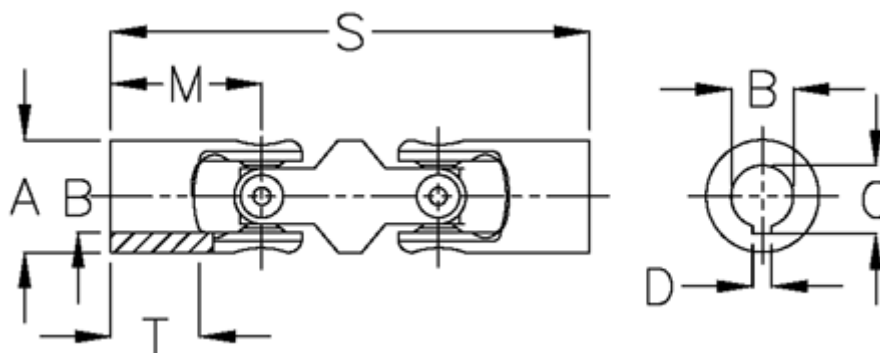

# Data Sheet

Article number: 07640303

Description: Double cross joint w/needle bearing  
0.640.303

## Measures

A	= 40
B H7	= 25
C	= 28.3
D	= 8
M	= 54
MD max N m	= 80
s	= 156
T	= 32